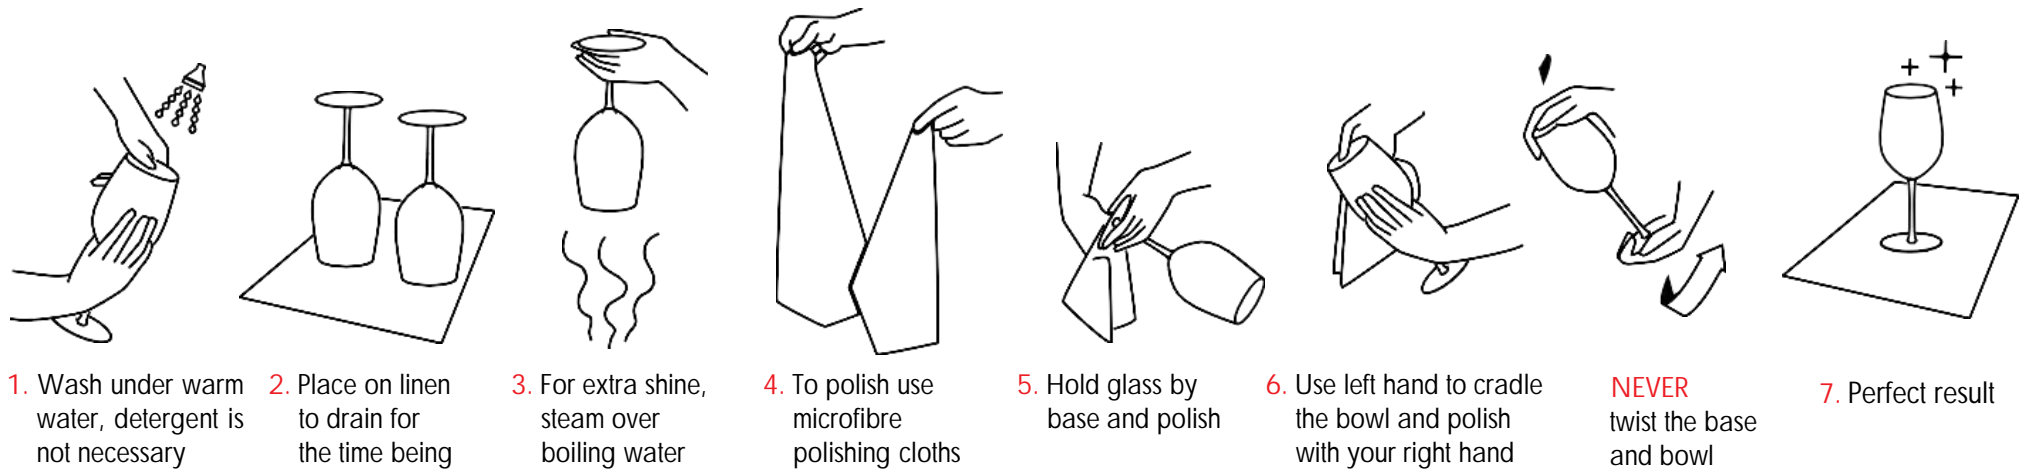

For a perfect result

CAUTION: A Riedel glass is a grape varietal specific wine tool! This shape works best with wines made from specific grapes. Please read the instructions below to guarantee maximum enjoyment. Riedel has researched the

grape varietal sensation, leading to the conclusion, on which the world's wine experts agree; that the enjoyment of aroma, taste, texture and finish of a wine, is maximized by using the right "WINE TOOL"

Rules when handling connoisseur glasses

1 Filling the glass

Fill the glass only to the widest diameter of its bowl. This will ensure maximum development of the wine's bouquet, and also provide the most elegant table setting.

2 Holding the glass

The appropriately filled glass should always be held by the stem rather than the bowl, as heat from the hand could raise the temperature above its optimum and negatively influence the bouquet of the wine.

3 Swirling the glass

Carefully swirling the glass allows oxygen into the wine by increasing its surface area and helps release the wine's rich, mature aroma.

4 Why and how to decant wines

To decant wine means to transfer it from its bottle to a decanter or carafe before drinking. During storage or aging, wine can develop a solid deposit or sediment at the bottom of the bottle. Decanting is an easy means of separating the sediment from the wine. It also helps the wine breathe, as the greater surface diameter lets more oxygen reach the wine than the bottle does. Red wines should be decanted well before serving and allowed to rest at room temperature for up to one hour to allow the wine to fully develop its bouquet.

5 Wine temperature

Before decanting/ or serving wine, store it at appropriate temperatures (red wine 59-63°F, 15-17°C, white wines at 50-54°F, 10-12°C). The proper serving temperature enhances the quality of the wine by allowing it to fully develop its characteristic aromas and flavours.