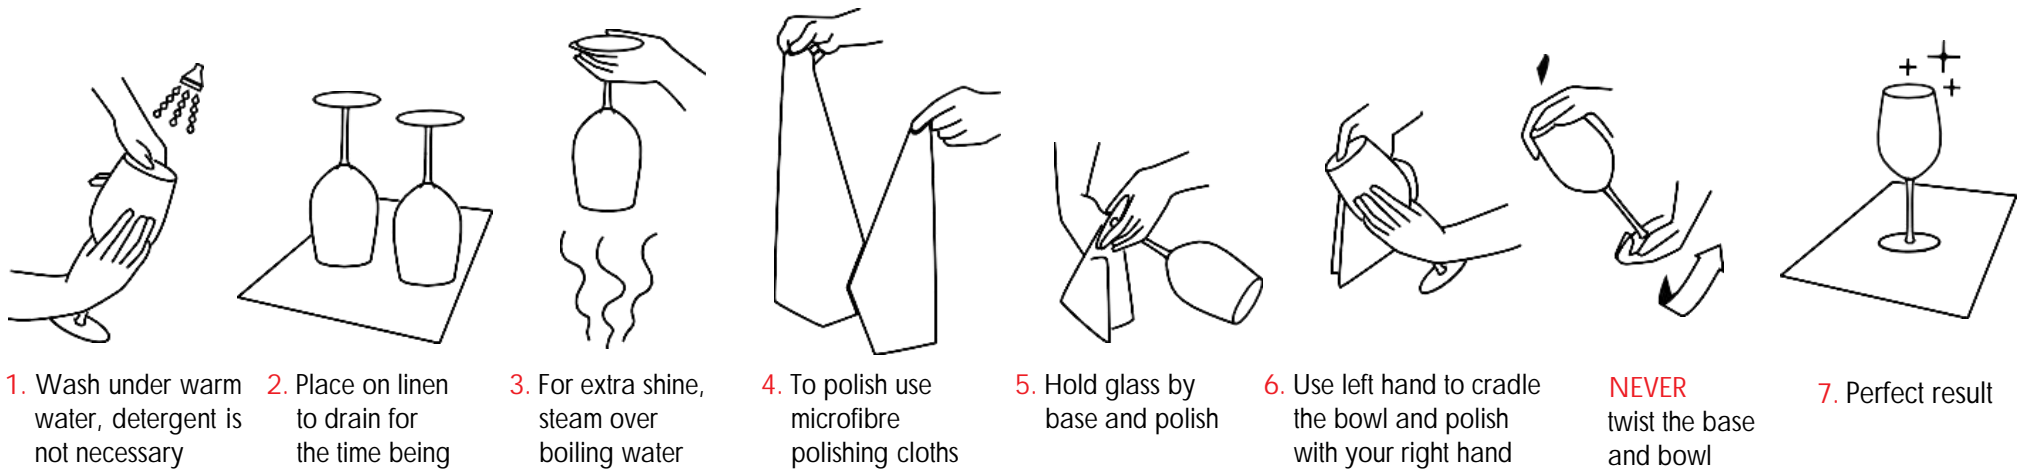

For a perfect result

CAUTION: A Riedel glass is a grape varietal specific wine tool! This shape works best with wines made from specific grapes. Please read the instructions below to guarantee maximum enjoyment. Riedel has researched the

grape varietal sensation, leading to the conclusion, on which the world's wine experts agree; that the enjoyment of aroma, taste, texture and finish of a wine, is maximized by using the right "WINE TOOL"

Rules when handling connoisseur glasses

1 Filling the glass

Fill the glass only to the widest diameter of its bowl. This will ensure maximum development of the wine's bouquet, and also provide the most elegant table setting.

2 Holding the glass

The appropriately filled glass should always be held by the stem rather than the bowl, as heat from the hand could raise the temperature above its optimum and negatively influence the bouquet of the wine.

3 Swirling the glass

Carefully swirling the glass allows oxygen into the wine by increasing its surface area and helps release the wine's rich, mature aroma.

4 Why and how to decant wines

To decant wine means to transfer it from its bottle to a decanter or carafe before drinking. During storage or aging, wine can develop a solid deposit or sediment at the bottom of the bottle. Decanting is an easy means of separating the sediment from the wine. It also helps the wine breathe, as the greater surface diameter lets more oxygen reach the wine than the bottle does. Red wines should be decanted well before serving and allowed to rest at room temperature for up to one hour to allow the wine to fully develop its bouquet.

5 Wine temperature

Before decanting/ or serving wine, store it at appropriate temperatures (red wine 59-63°F, 15-17°C, white wines at 50-54°F, 10-12°C). The proper serving temperature enhances the quality of the wine by allowing it to fully develop its characteristic aromas and flavours.